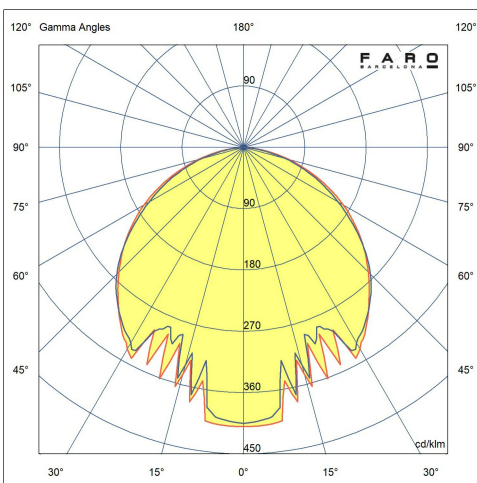

Mounting	Table, Floor, Wall
Voltage (V)	5VDC
Class	III
IP	65
IK	04
Power (W)	2,2
Energy class light source	G
Light source	SMD LED
Luminous Flux (lm)	107
Color temperature (K)	2700/3000K
CRI	>80
Switch type	On/Off
Structure material	Aluminium
Diffuser material	PC
Structure finish	Black
Diffuser finish	Transparent
Type of charge	Solar
Type of charging cable	USB-C
Battery included	Yes
Battery autonomy	10

↓ Installation instructions

↓ Energy label

↓ Photometric

**Related accessories**

KASP Wall lamp accessory

Reference	71914
Structure material	Aluminium