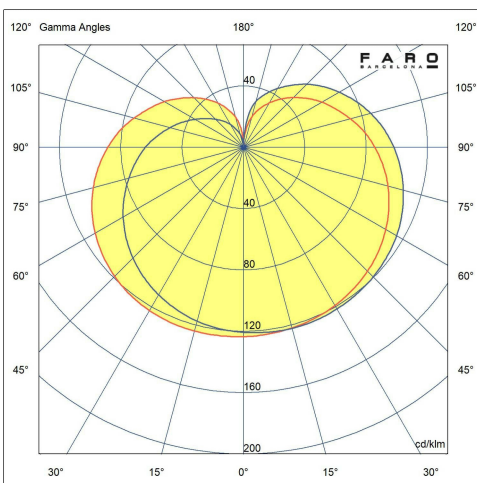

Mounting	Floor, Table, Ceiling
Voltage (V)	5VDC
Class	III
IP	44
Power (W)	2
Energy class light source	D
Light source	RGB LED
Luminous Flux (lm)	50
Color temperature (K)	3000K
Switch type	Push
Structure material	ABS
Diffuser material	PEMD
Structure finish	Matt Black
Diffuser finish	Opal
Type of charge	5V
Type of charging cable	MICRO USB
Battery included	Yes
Battery autonomy	7
Included Accessory	Estaca,cuerda (53mm)

↓ Installation instructions

↓ Energy label

↓ Photometric

Related accessories

TIDER Black cable management accessory

Reference 20546

Structure material TPU