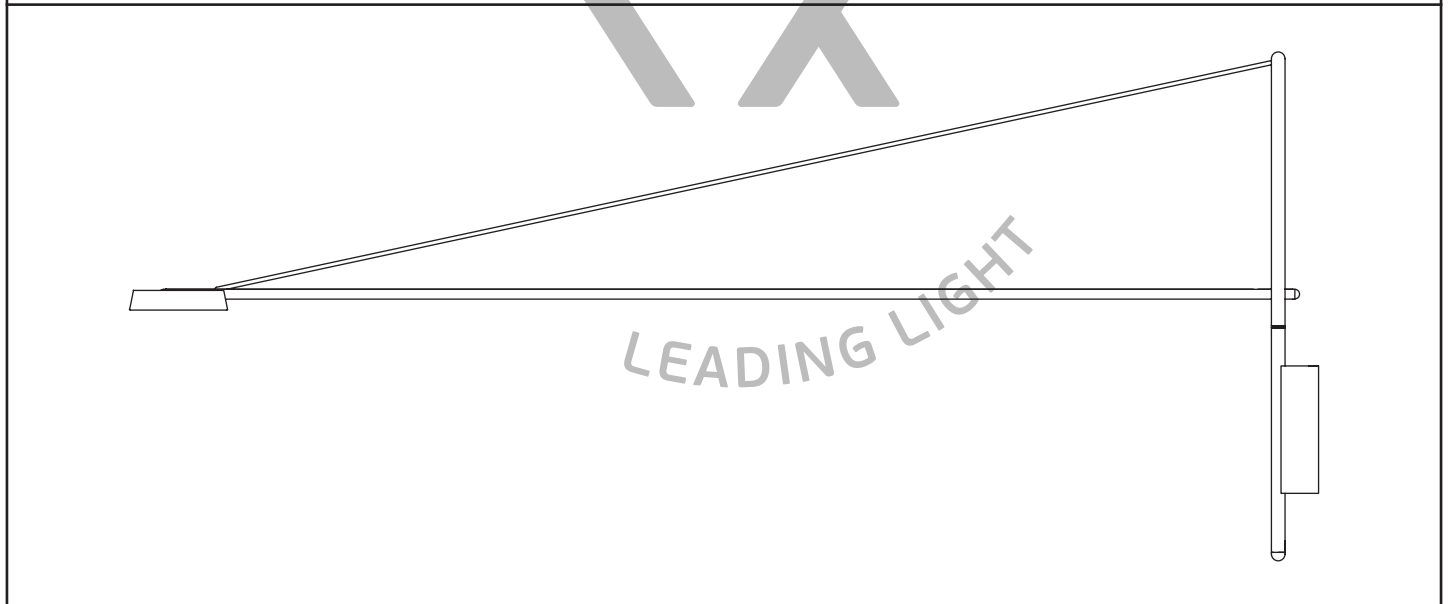

Installation

VK/04458/WA

SINCE 1978

LEADING LIGHT

ATTENTION: For this operation you have to cut off the power!

Use as directed

This product serves exclusively lighting purposes and may:

➤ not be exposed to strong mechanical loads or to strong contamination. ➤ only be installed and operated after a condition inspection if the product is dirty or has been moistened through storage. If these points named above are not adhered to, a short circuit or electrical shock may occur! **Attention:** Use only parts, which belong to the product! Otherwise the product or the installation might not be sufficiently safe. Switch off the power of the mains supply line or respectively of the connection lead before doing any works.