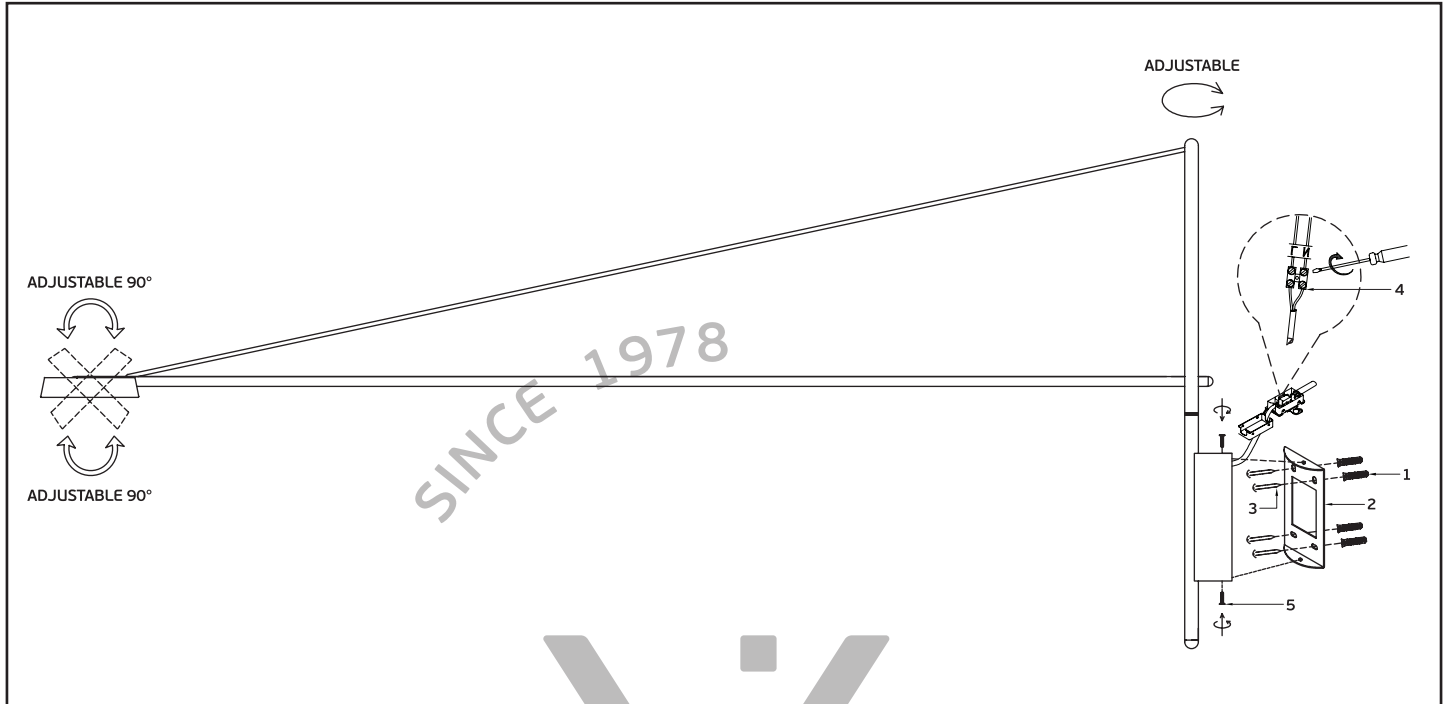

Installation

VK/04458/WA

SINCE 1978

LEADING LIGHT

ATTENTION: For this operation you have to cut off the power!

Use as directed

This product serves exclusively lighting purposes and may:

➤ not be exposed to strong mechanical loads or to strong contamination. ➤ only be installed and operated after a condition inspection if the product is dirty or has been moistened through storage. If these points named above are not adhered to, a short circuit or electrical shock may occur! **Attention:** Use only parts, which belong to the product! Otherwise the product or the installation might not be sufficiently safe. Switch off the power of the mains supply line or respectively of the connection lead before doing any works.