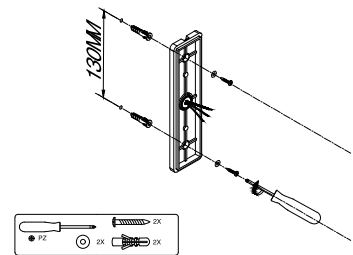

NOVA LUCE

9923409, 9923410

1

Turn off the general switch

2

Dismantle the product

3

Drill holes apply plastic anchors
With screws

4

Connect wires

5

Put in place & apply screws

6

Turn on the general switch