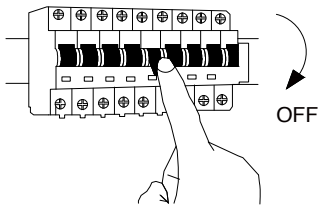

NOVA LUCE

9695211

1

Turn off the general switch

2

Drill holes & apply plastic anchors
With screws

3

Connect the wires

4

Apply side screws

5

Turn on the general switch