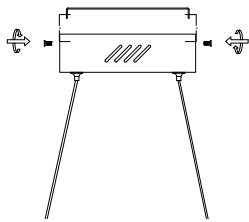

NOVA LUCE

9695211

1

Turn off the general switch

2

Drill holes & apply plastic anchors
With screws

3

Connect the wires

4

Apply side screws

5

Turn on the general switch