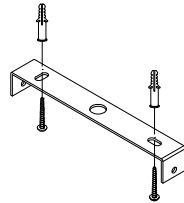

NOVA LUCE

9695211

1

Turn off the general switch

2

Drill holes & apply plastic anchors
With screws

3

Connect the wires

4

Apply side screws

5

Turn on the general switch