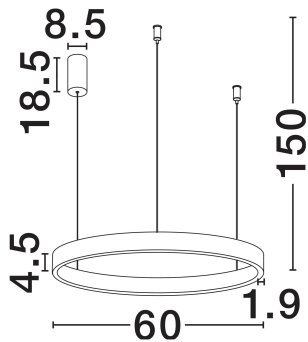

NOVA LUCE

PRODUCT DATASHEET

Version: 001

PRODUCT PHOTOGRAPH

TECHNICAL DRAWING

GENERAL INFORMATION

Product Code	9345662
Collection	Indoor
Product Category	Suspension
Product Family	Elowen
Mounting Location	Wall
Application Environment	Indoor
Specifications	N/A

DIMENSION & WEIGHT

LxWxH (cm)	D: 60 H: 150
Cut Out (cm)	N/A
Weight (Kgr)	2.1

MATERIAL & COLOR

Product Color	Brushed Silver
Body Material	Aluminium & Acrylic

APPLICATION & MOUNTING

Ambient Working Temp.	Max 45°C
Type of Protection	IP20
Dimmable	Yes
Type of Dimming	Triac
Mounting type	Surface
Mounting Depth (cm)	N/A
Led Module Replaceable	No
Light Source	LED

Power (Nominal)	60W
Input voltage (Nominal)	220-240V
Mains Frequency	50/60Hz

PHOTOMETRICAL DATA

Luminous Flux	2552lm
Color Temperature	3000K
Light Color (Designation)	Warm White

WARRANTY

Warranty	3 Years
----------	----------------