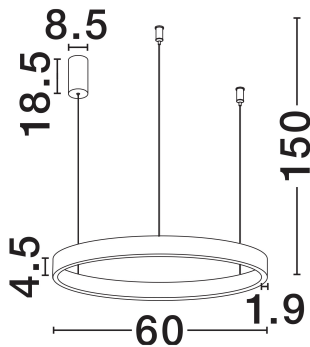

NOVA LUCE

PRODUCT DATASHEET

Version: 001

PRODUCT PHOTOGRAPH

TECHNICAL DRAWING

GENERAL INFORMATION

Product Code	9345661
Collection	Indoor
Product Category	Suspension
Product Family	Elowen
Mounting Location	Wall
Application Environment	Indoor
Specifications	N/A

DIMENSION & WEIGHT

LxWxH (cm)	D: 60 H: 150
Cut Out (cm)	N/A
Weight (Kgr)	2.1

MATERIAL & COLOR

Product Color	Brushed Gold
Body Material	Aluminium & Acrylic

APPLICATION & MOUNTING

Ambient Working Temp.	Max 45°C
Type of Protection	IP20
Dimmable	Yes
Type of Dimming	Triac
Mounting type	Surface
Mounting Depth (cm)	N/A
Led Module Replaceable	No
Light Source	LED

Power (Nominal)	60W
Input voltage (Nominal)	220-240V
Mains Frequency	50/60Hz

PHOTOMETRICAL DATA

Luminous Flux	2552lm
Color Temperature	3000K
Light Color (Designation)	Warm White

WARRANTY

Warranty	3 Years
----------	----------------