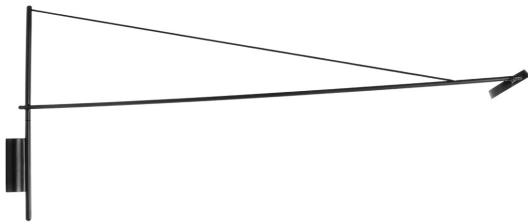

SINCE 1978

LEADING LIGHT

Product Datasheet

vkleadinglight.gr

Noa

VK/04458/WA/B/W

Led wall light, 220-240V, 6W, 3000K, 258lm, CRI>85, IP20, ø10x52x122cm, black

IP20

Dimensions

Gallery

Wall Decorative Lights Led

Noa

DESCRIPTION

Model	Noa
Color	Black
Material	Aluminum
Power	6W
Light source	LED
Beam angle	25°
Color temperature	3000K
Light output	258lm
IP	IP20
Dimensions	122x52x13cm

CE

Downloads

VK Leading Light

Since 1978

Technical Specifications	
Kelvin	3000K
Power	6W
Voltage	220-240V
Fitting	Wall Lights LED
Type	Light
Safety class	
Light source	COB
IP Rating	IP20
CRI	CRI>85
Dimmable	
Lifetime	50.000hrs
Clicks	10,000
Driver	Built-in DC 20V 0.075mA
Working temperature	<75°C
PAGE	314 Decorative 2024
NICKNAME	Noa

Physical Specifications	
Adjustable	
Rotation	350°
Color	Black sand
Material	Metal
Width	ø10cm
Length	122cm
Height	52cm
Net weight of product (kg)	1.06
Gross weight with inner box (kg)	3.70

Illumination Data