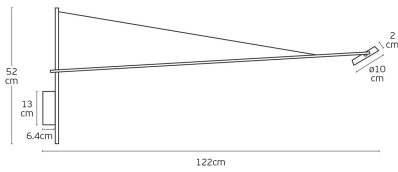

SINCE 1978

LEADING LIGHT

Product Datasheet

vkleadinglight.gr

Noa

VK/04458/WA/B/W

Led wall light, 220-240V, 6W, 3000K, 258lm, CRI>85, IP20, ø10x52x122cm, black

IP20

Dimensions

Gallery

Wall Decorative Lights Led

Noa

DESCRIPTION

Model	Noa
Color	Black
Material	Aluminum
Power	6W
Light source	LED
Beam angle	25°
Color temperature	3000K
Light output	258lm
IP	IP20
Dimensions	122x52x13cm

CE

Downloads

VK Leading Light

Since 1978

Technical Specifications	
Kelvin	3000K
Power	6W
Voltage	220-240V
Fitting	Wall Lights LED
Type	Light
Safety class	
Light source	COB
IP Rating	IP20
CRI	CRI>85
Dimmable	
Lifetime	50.000hrs
Clicks	10,000
Driver	Built-in DC 20V 0.075mA
Working temperature	<75°C
PAGE	314 Decorative 2024
NICKNAME	Noa

Physical Specifications	
Adjustable	
Rotation	350°
Color	Black sand
Material	Metal
Width	ø10cm
Length	122cm
Height	52cm
Net weight of product (kg)	1.06
Gross weight with inner box (kg)	3.70

Illumination Data