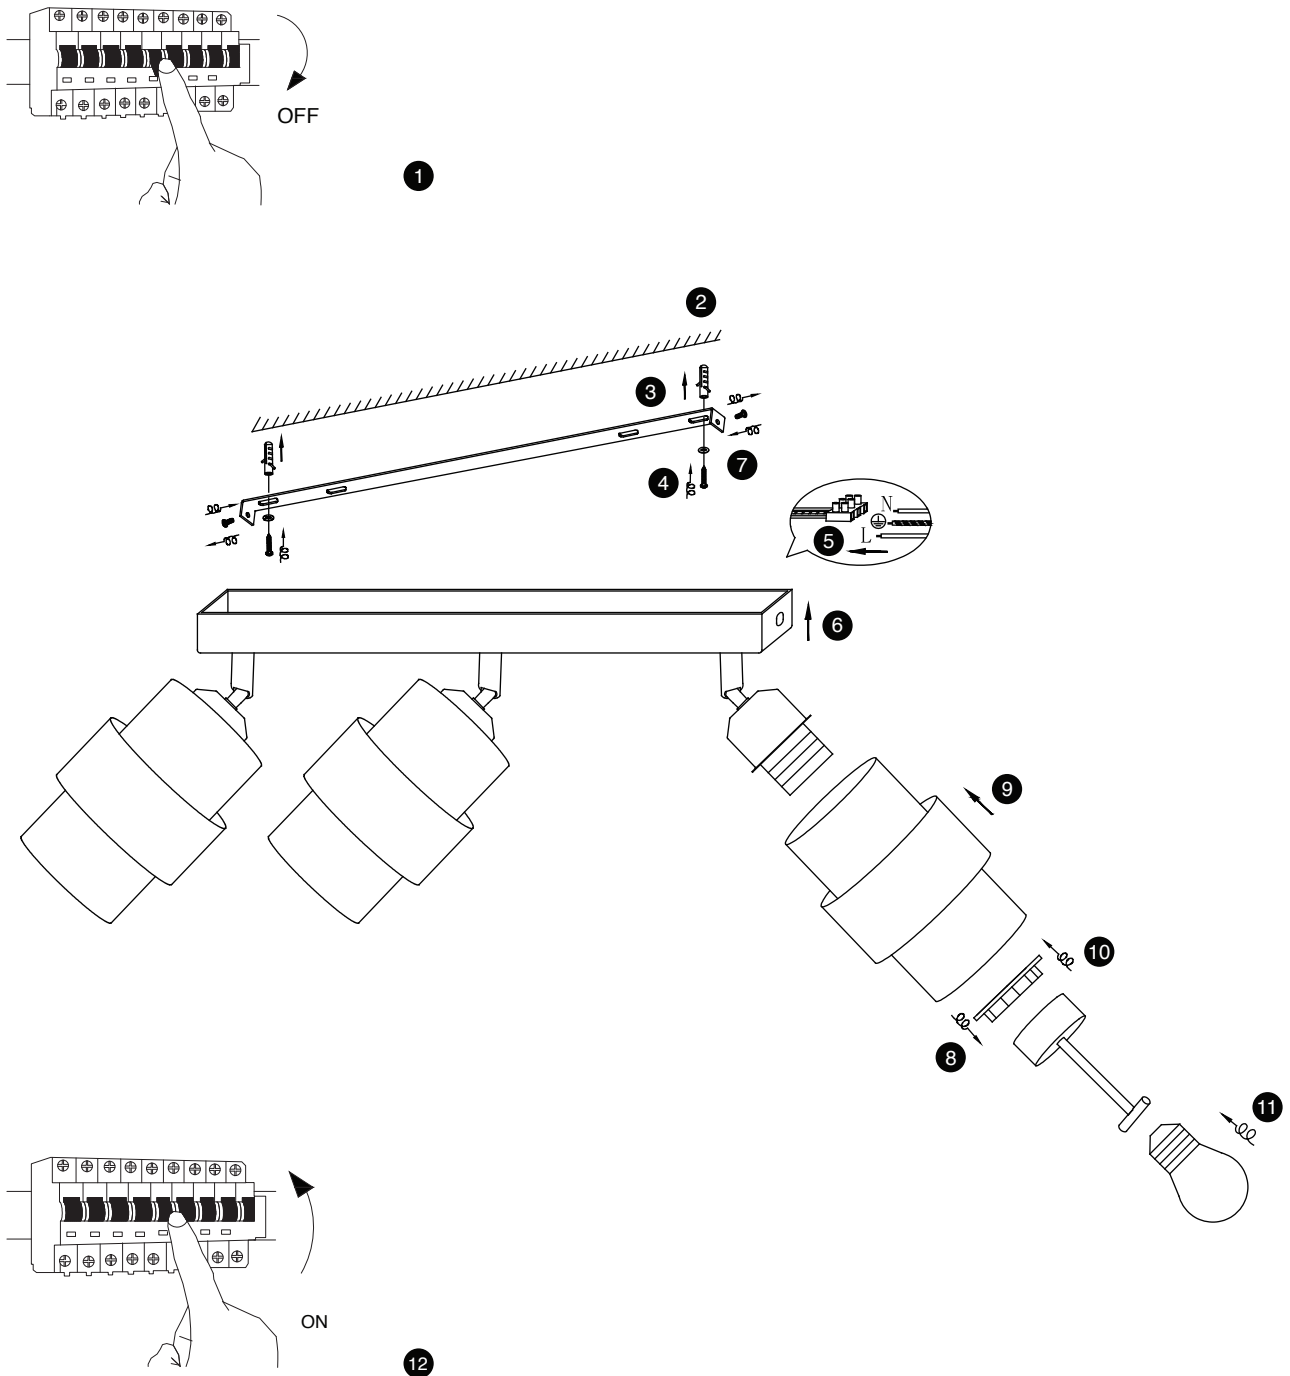

NOVA LUCE

9236388

1. Turn off the general switch

2. Drill holes

3. Apply plastic anchors

4. Apply screws

5. Connect the wires

6. Place the product into place

7. Apply side screws

8. Untight the inside cap

9. Put the outside cap into place

10. Apply the inside cap

11. Apply the bulb

12. Turn on general switch