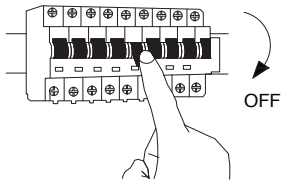

NOVA LUCE

9190640, 9190740, 9190840
9190648, 9190748, 9190848
9190655, 9190755, 9190855

1

Turn off the general switch

2

Make a 0.6 cm CutOut

3

Apply plastic anchors

4

Apply plastic anchors
Fix part into place by rotate

5

Connect the wires

6

Fix part into place by rotate

7

Fix parta into place by rotate