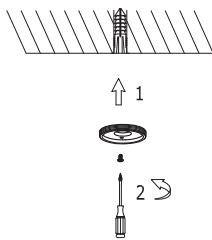

NOVA LUCE

9190640, 9190740, 9190840
9190648, 9190748, 9190848
9190655, 9190755, 9190855

1

Turn off the general switch

2

Make a 0.6 cm CutOut

3

Apply plastic anchors

4

Apply plastic anchors
Fix part into place by rotate

5

Connect the wires

6

Fix part into place by rotate

7

Fix parta into place by rotate