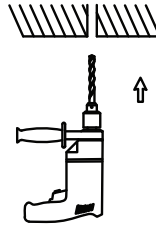

NOVA LUCE

9190640, 9190740, 9190840
9190648, 9190748, 9190848
9190655, 9190755, 9190855

1

Turn off the general switch

2

Make a 0.6 cm CutOut

3

Apply plastic anchors

4

Apply plastic anchors
Fix part into place by rotate

5

Connect the wires

6

Fix part into place by rotate

7

Fix parta into place by rotate