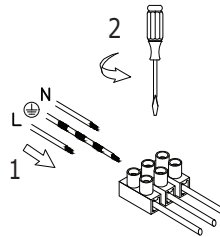

NOVA LUCE

9190640, 9190740, 9190840
9190648, 9190748, 9190848
9190655, 9190755, 9190855

1

Turn off the general switch

2

Make a 0.6 cm CutOut

3

Apply plastic anchors

4

Apply plastic anchors
Fix part into place by rotate

5

Connect the wires

6

Fix part into place by rotate

7

Fix parta into place by rotate