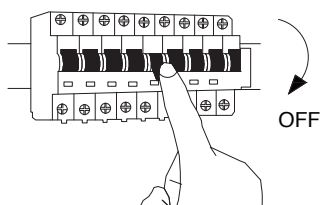

NOVA LUCE

9103212

1

Turn off the general switch

2

Dismantle the product

3

Apply screws with plastic anchors

4

Connect the wires

5

Tight them

6

Assemble the product

7

Turn on the general switch