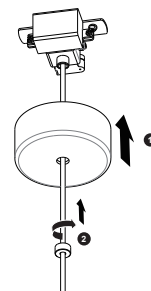

NOVA LUCE

9103212

1

Turn off the general switch

2

Dismantle the product

3

Apply screws with plastic anchors

4

Connect the wires

5

Tight them

6

Assemble the product

7

Turn on the general switch