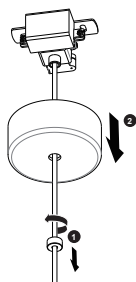

NOVA LUCE

9103212

1

Turn off the general switch

2

Dismantle the product

3

Apply screws with plastic anchors

4

Connect the wires

5

Tight them

6

Assemble the product

7

Turn on the general switch