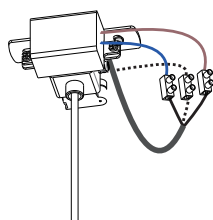

NOVA LUCE

9103212

1

Turn off the general switch

2

Dismantle the product

3

Apply screws with plastic anchors

4

Connect the wires

5

Tight them

6

Assemble the product

7

Turn on the general switch