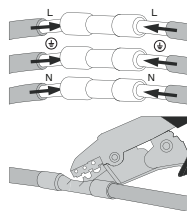

NOVA LUCE

9103212

1

Turn off the general switch

2

Dismantle the product

3

Apply screws with plastic anchors

4

Connect the wires

5

Tight them

6

Assemble the product

7

Turn on the general switch