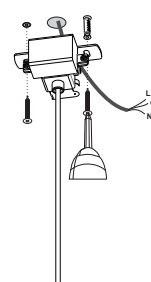

NOVA LUCE

9103212

1

Turn off the general switch

2

Dismantle the product

3

Apply screws with plastic anchors

4

Connect the wires

5

Tight them

6

Assemble the product

7

Turn on the general switch