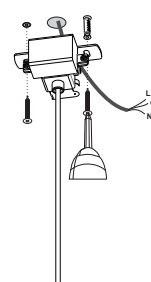

NOVA LUCE

9103211

1

Turn off the general switch

2

Dismantle the product

3

Apply screws with plastic anchors

4

Connect the wires

5

Tight them

6

Assemble the product

7

Turn on the general switch