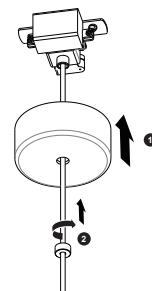

NOVA LUCE

9103211

1

Turn off the general switch

2

Dismantle the product

3

Apply screws with plastic anchors

4

Connect the wires

5

Tight them

6

Assemble the product

7

Turn on the general switch