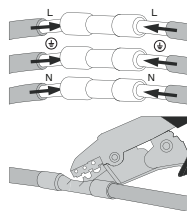

NOVA LUCE

9103211

1

Turn off the general switch

2

Dismantle the product

3

Apply screws with plastic anchors

4

Connect the wires

5

Tight them

6

Assemble the product

7

Turn on the general switch