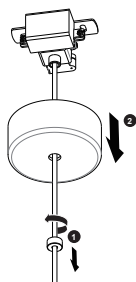

NOVA LUCE

9103211

1

Turn off the general switch

2

Dismantle the product

3

Apply screws with plastic anchors

4

Connect the wires

5

Tight them

6

Assemble the product

7

Turn on the general switch