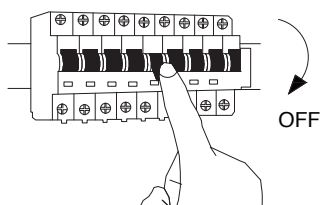

NOVA LUCE

9103211

1

Turn off the general switch

2

Dismantle the product

3

Apply screws with plastic anchors

4

Connect the wires

5

Tight them

6

Assemble the product

7

Turn on the general switch