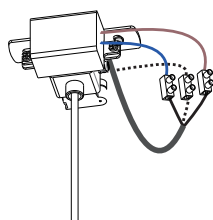

NOVA LUCE

9103211

1

Turn off the general switch

2

Dismantle the product

3

Apply screws with plastic anchors

4

Connect the wires

5

Tight them

6

Assemble the product

7

Turn on the general switch