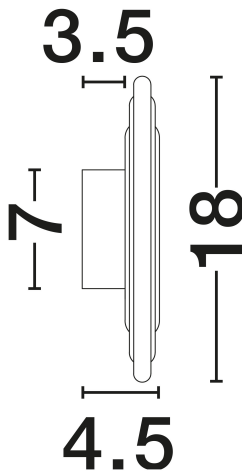

TECHNICAL DRAWING

APPLICATION & MOUNTING

Ambient Working Temp.	Max 45°C
Type of Protection	IP20
Dimmable	No
Type of Dimming	N/A
Mounting type	Surface
Mounting Depth (cm)	N/A
Led Module Replaceable	No
Light Source	LED

NOVA LUCE S.A

Schimatari Viotias
32009, Greece

+30 22620 58 121
+30 22620 56 743

info@novaluce.com
www.novaluce.com