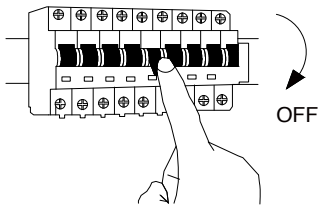

# NOVA LUCE

9030544 9030545  
9030546 9030547

1

Turn off the general switch

2

Drill holes & apply plastic anchors  
With screws

3

Connect the wires

4

Apply the side screws

5

Apply the glass in to place

6

Turn on the general switch