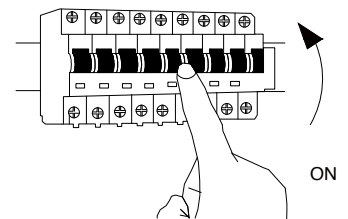

# NOVA LUCE

9030544 9030545  
9030546 9030547

1

Turn off the general switch

2

Drill holes & apply plastic anchors  
With screws

3

Connect the wires

4

Apply the side screws

5

Apply the glass in to place

6

Turn on the general switch