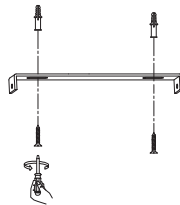

# NOVA LUCE

9030544 9030545  
9030546 9030547

1

Turn off the general switch

2

Drill holes & apply plastic anchors  
With screws

3

Connect the wires

4

Apply the side screws

5

Apply the glass in to place

6

Turn on the general switch