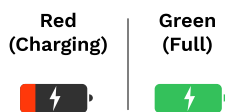

NOVA LUCE

9030133 9030134 9030135
9030136 9030137

①

Firstly, charge the lamp until the Led change to green. The USB cable is in the attachment bag. We Recommend that you use 1A adaptor

②

Secondly, to ON/OFF the lamp, Please touch the switch on the top