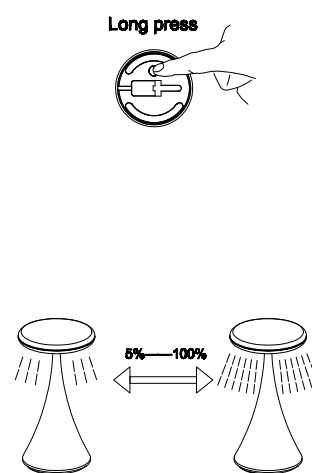

The lamp is dimmable