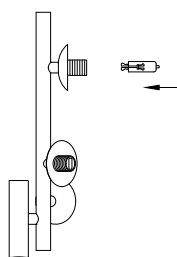

NOVA LUCE

9009252

1

Turn off the general switch

2

Drill holes & apply plastic anchors
With screws

3

Connect the wires

4

Apply the side screws

5

Apply the bulb

6

Insert the glass

7

Turn on the general switch