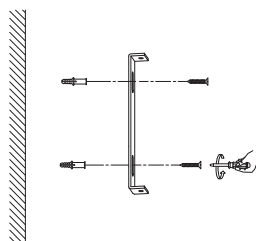

NOVA LUCE

9009252

1

Turn off the general switch

2

Drill holes & apply plastic anchors
With screws

3

Connect the wires

4

Apply the side screws

5

Apply the bulb

6

Insert the glass

7

Turn on the general switch