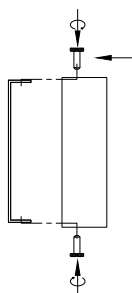

NOVA LUCE

9009252

1

Turn off the general switch

2

Drill holes & apply plastic anchors
With screws

3

Connect the wires

4

Apply the side screws

5

Apply the bulb

6

Insert the glass

7

Turn on the general switch