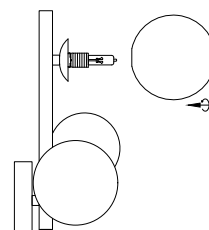

NOVA LUCE

9009252

1

Turn off the general switch

2

Drill holes & apply plastic anchors
With screws

3

Connect the wires

4

Apply the side screws

5

Apply the bulb

6

Insert the glass

7

Turn on the general switch