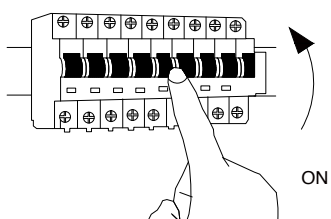

NOVA LUCE

9009252

1

Turn off the general switch

2

Drill holes & apply plastic anchors
With screws

3

Connect the wires

4

Apply the side screws

5

Apply the bulb

6

Insert the glass

7

Turn on the general switch