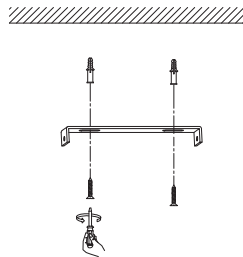

NOVA LUCE

9009242

1

Turn off the general switch

2

Drill holes & apply plastic anchors
With screws

3

Connect the wires

4

Apply the side screws

5

Apply the bulb

6

Turn on the general switch