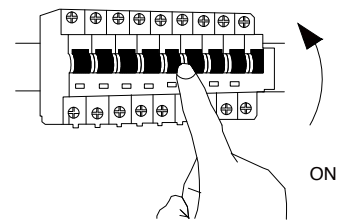

NOVA LUCE

9009242

1

Turn off the general switch

2

Drill holes & apply plastic anchors
With screws

3

Connect the wires

4

Apply the side screws

5

Apply the bulb

6

Turn on the general switch