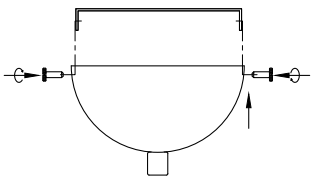

NOVA LUCE

9009242

1

Turn off the general switch

2

Drill holes & apply plastic anchors
With screws

3

Connect the wires

4

Apply the side screws

5

Apply the bulb

6

Turn on the general switch