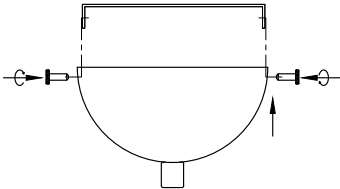

# NOVA LUCE

9009239

1. Turn off the general switch

2. Drill holes apply plastic anchors with screws

3. Connect the wires

4. Apply side screws

5. Insert the light bulb

6. Turn on the general switch