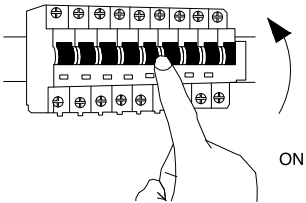

# NOVA LUCE

9009239

1. Turn off the general switch

2. Drill holes apply plastic anchors with screws

3. Connect the wires

4. Apply side screws

5. Insert the light bulb

6. Turn on the general switch