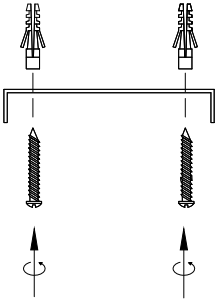

# NOVA LUCE

9009239

1. Turn off the general switch

2. Drill holes apply plastic anchors with screws

3. Connect the wires

4. Apply side screws

5. Insert the light bulb

6. Turn on the general switch