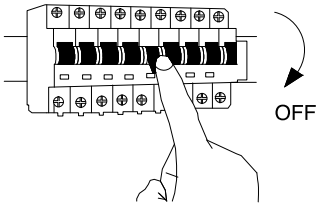

# NOVA LUCE

9009239

1. Turn off the general switch

2. Drill holes apply plastic anchors with screws

3. Connect the wires

4. Apply side screws

5. Insert the light bulb

6. Turn on the general switch