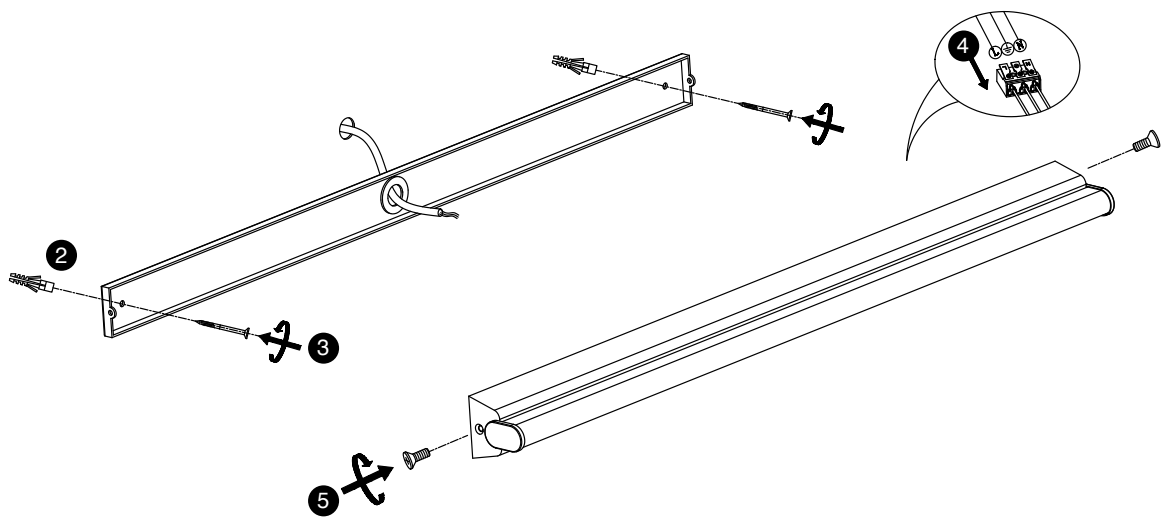

NOVA LUCE

9002053

1. Turn off general switch
2. Drill holes & apply plastic anchors
3. Apply Screws
4. Connect the wires
5. Apply side screws
6. Turn on General switch