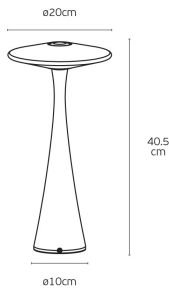

SINCE 1978

LEADING LIGHT

Product Datasheet

vkleadinglight.gr

Sora

VK/04697/W/W

White/Champagne Gold. 3000K. 10W. 880lm. AC220-240V. LED 2835.
Driver Hopestar. Table light. -20°C → 45°C. 50.000hrs. Clicks 20.000.
Dimmable No. CRI>90. With on/off switch. Glass+Aluminum. IP20

IP20

Dimensions

Gallery

Downloads

VK Leading Light

Since 1978

Technical Specifications	
Kelvin	3000K
Power	10W
Voltage	AC220-240V
Fitting	Table
Type	Light
Safety class	
Light source	LED 2835
IP Rating	IP20
CRI	CRI>90
Dimmable	
Lifetime	50.000hrs
Clicks	20,000
Driver	Hopestar
Working temperature	-20°C-45°C
PAGE	122 New Products 2026
NICKNAME	Sora

Physical Specifications	
Family	Sora
Color	White/Champagne Gold
Material	Glass + Aluminum
Width	ø20cm
Length	ø20cm
Height	40.5cm
Net weight of product (kg)	2.50kg
Gross weight with inner box (kg)	3.70kg
Width (inner box)	26.4cm
Length (inner box)	50cm
Height (inner box)	13.5cm