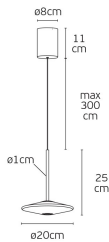

SINCE 1978

Product Datasheet

LEADING LIGHT

vkleadinglight.gr

Sora

VK/04696/PE/D/GR/W

Green. 3000K. 10W. 823lm. AC220-240V. 36°. LED Bridgelux COB. Driver KGP. Ceiling/pendant. -20°C → 45°C. 50.000hrs. Clicks 20.000. Dimmable Yes, triac. CRI>90. Glass+Aluminum. IP20

IP20

Dimensions

Gallery

Downloads

VK Leading Light

Since 1978

Technical Specifications	
Kelvin	3000K
Power	10W
Voltage	AC220-240V
Fitting	Pendant
Type	Light
Safety class	
Light source	Bridgelux COB
IP Rating	IP20
CRI	CRI>90
Dimmable	 TRIAC
Lifetime	50.000hrs
Clicks	20,000
Driver	KGP
Cable Length	300cm (max)
Working temperature	-20°C-45°C
PAGE	118 New Products 2026
NICKNAME	Sora

Physical Specifications	
Family	Sora
Color	Green
Material	Glass + Aluminum
Width	ø20cm
Length	ø20cm
Height	25cm + 11cm (+300cm of cable)
Net weight of product (kg)	1.50kg
Gross weight with inner box (kg)	1.86kg
Width (inner box)	25.5cm
Length (inner box)	36.5cm
Height (inner box)	10.8cm

Illumination Data	
Lumen	823lm
Beam angle	36°
Lighting direction	

Packing Info	
Pcs/carton	6pcs

Certification & Warranty	
Guarantee	2 years